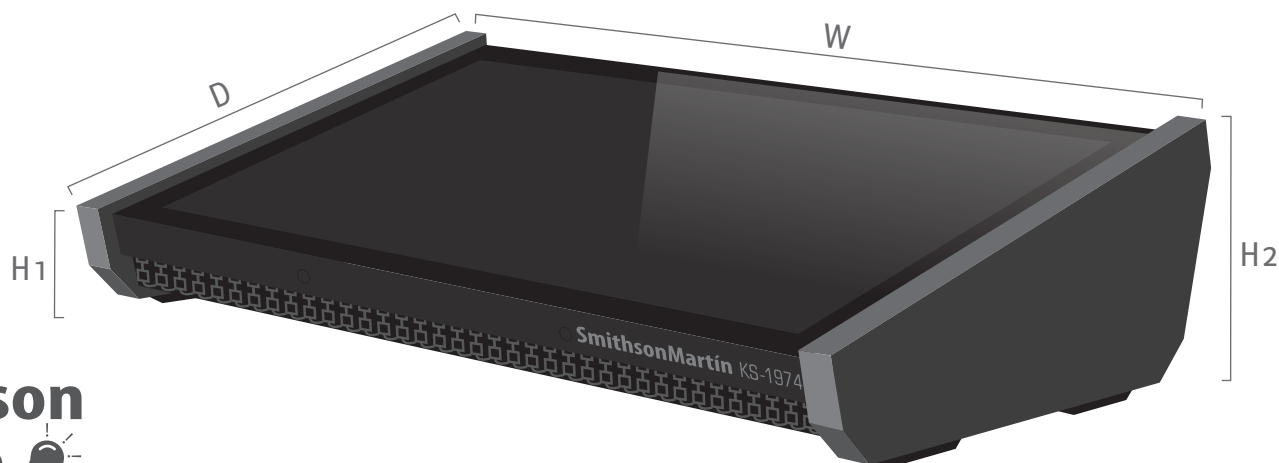

**Smithson
Martín** ™
www.smithsonmartin.com

 DJ TECH AWARDS 2012

KONTROL SURFACE

KS-1974

TECHNICAL SPECIFICATIONS

**Smithson
Martín** 
www.smithsonmartin.com

Touch Surface	Pure glass chemically strengthened.
Touch Technology	Projected Capacitive.
Max Number Touch	4 touch.
Touch Latency	Less than 4ms under windows 8, and OSX.
Touch Interface	USB (Type-B)
OS Supported	Windows7, Windows 8, OSX
Resolution	Native 1920 x 1080 (Full HD) Compatible with all resolution modes.
Image Contrast	1500:1
Screen Aspect	16:9
Viewable Area	22"
Bright	280nits
Video response	5 ms
Viewing Angle	160° x 160°
Pixel Pitch	0.294 (H) X 0.294 (V) mm
Video Input	15 Pin Analog, PC-MAC/MINI Display Port (trough included adaptor)
Power Supply	100 – 240V AC, 50/60 Hz. Universal Power Supply.
Power	54w Max.
Temperature Operating	0° C ~ +40° C
Temperature Storage	-20° C ~ +60° C
Humidity, Operating	20% ~ 80% , noncondensing.
Available colors	Natural Wood
Size	H1:63mm/2.48" – D:320mm/12" – W:520mm/20" – H2:150mm/5.90"
Net Weight	17.5 lbs
Accessory included	UDG bag, Cleaner, Display Port adapter for Apple Macs.
Bundled Software	Lifetime licences Emulator for Traktor, Emulator Modular, future software products.